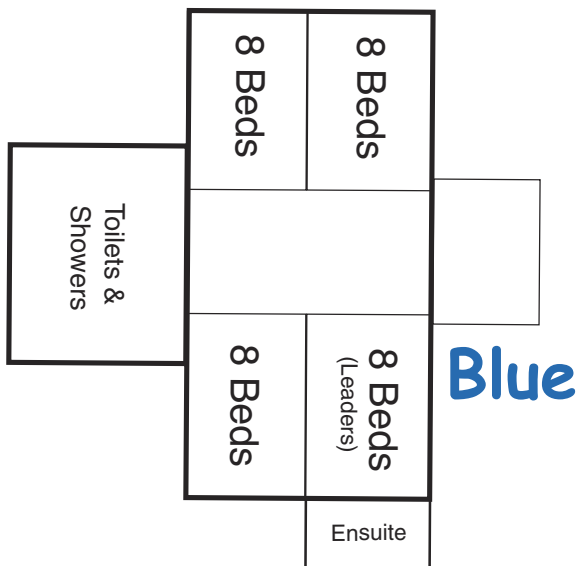

SAFETY BEACH  
Est. 1945

# Bed Plan

The Camp can accommodate 128 people. Our four 'Homesteads' each accommodate 32 campers in rooms of eight. All have heating, adjoining bathrooms and a common room. Each Homestead has a separate Leaders' rooms with en suite facilities.

## Yellow