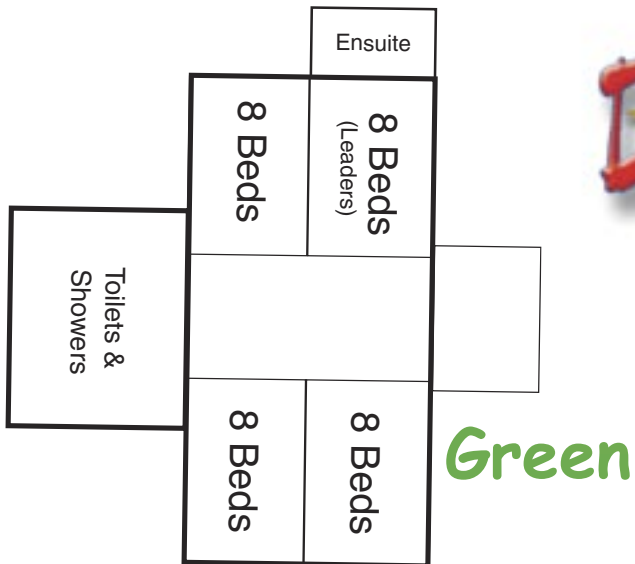

SAFETY BEACH
Est. 1945

Bed Plan

The Camp can accommodate 128 people. Our four 'Homesteads' each accommodate 32 campers in rooms of eight. All have heating, adjoining bathrooms and a common room. Each Homestead has a separate Leaders' rooms with en suite facilities.

Yellow