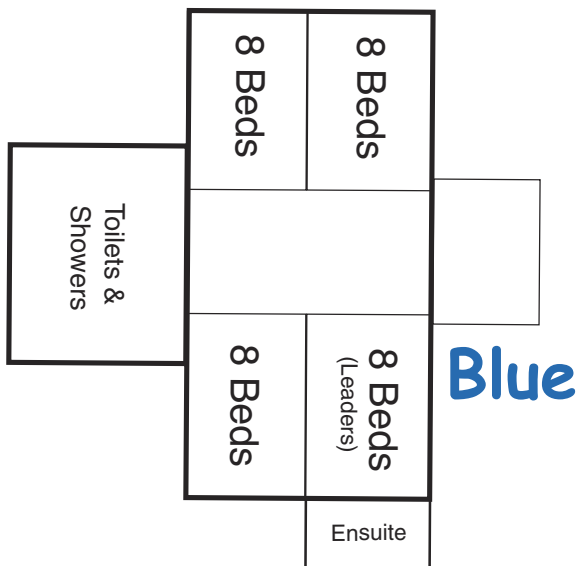

SAFETY BEACH
Est. 1945

Bed Plan

The Camp can accommodate 128 people. Our four 'Homesteads' each accommodate 32 campers in rooms of eight. All have heating, adjoining bathrooms and a common room. Each Homestead has a separate Leaders' rooms with en suite facilities.

Yellow