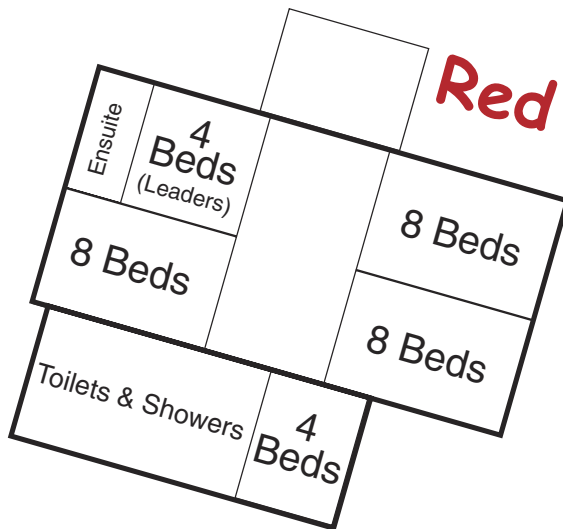

SAFETY BEACH  
Est. 1945

# Bed Plan

The Camp can accommodate 128 people. Our four 'Homesteads' each accommodate 32 campers in rooms of eight. All have heating, adjoining bathrooms and a common room. Each Homestead has a separate Leaders' rooms with en suite facilities.