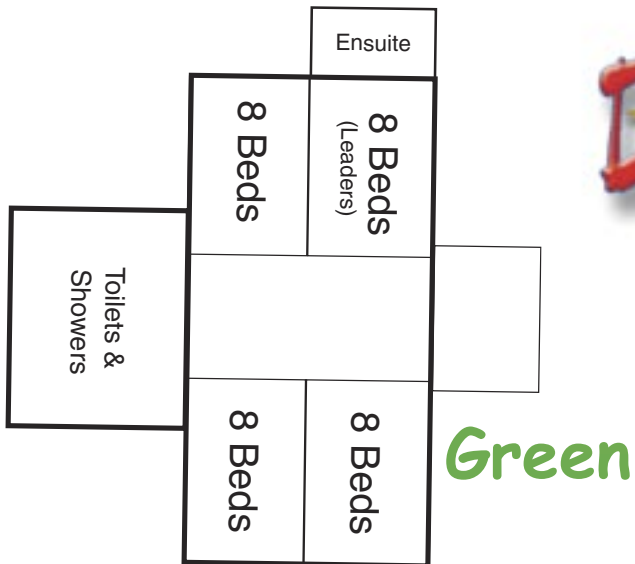

SAFETY BEACH  
Est. 1945

# Bed Plan

The Camp can accommodate 128 people. Our four 'Homesteads' each accommodate 32 campers in rooms of eight. All have heating, adjoining bathrooms and a common room. Each Homestead has a separate Leaders' rooms with en suite facilities.

## Yellow