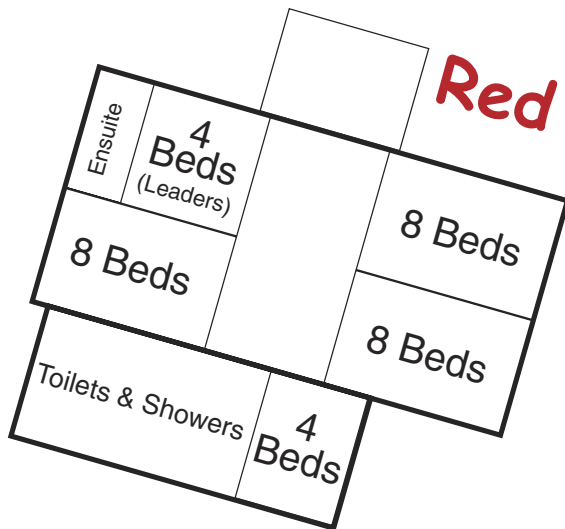

SAFETY BEACH
Est. 1945

Bed Plan

The Camp can accommodate 128 people. Our four 'Homesteads' each accommodate 32 campers in rooms of eight. All have heating, adjoining bathrooms and a common room. Each Homestead has a separate Leaders' rooms with en suite facilities.

Yellow